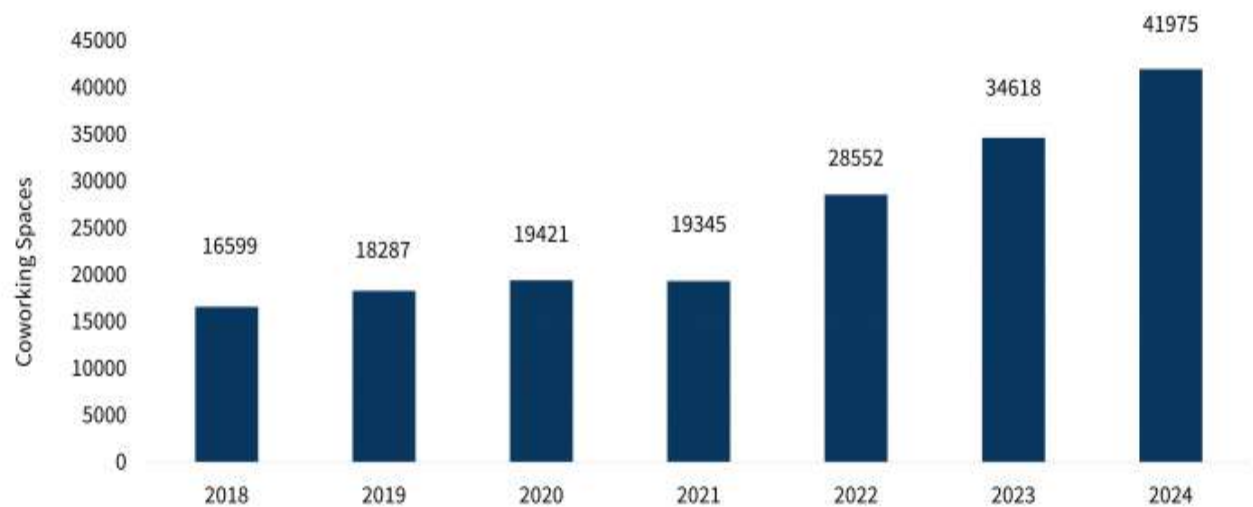

KOFISI

API
MOROCCO
2025

MICHAEL ALDRIDGE
FOUNDER & CEO

KOFISI 2025

KO FISI

GROWTH IN SHARED WORKSPACE

THE MARKET HAS GROWN BY OVER 2000% IN THE LAST 15 YEARS, AND DOUBLED IN THE LAST 2 YEARS

Growth in Number of Coworking Spaces across the Globe