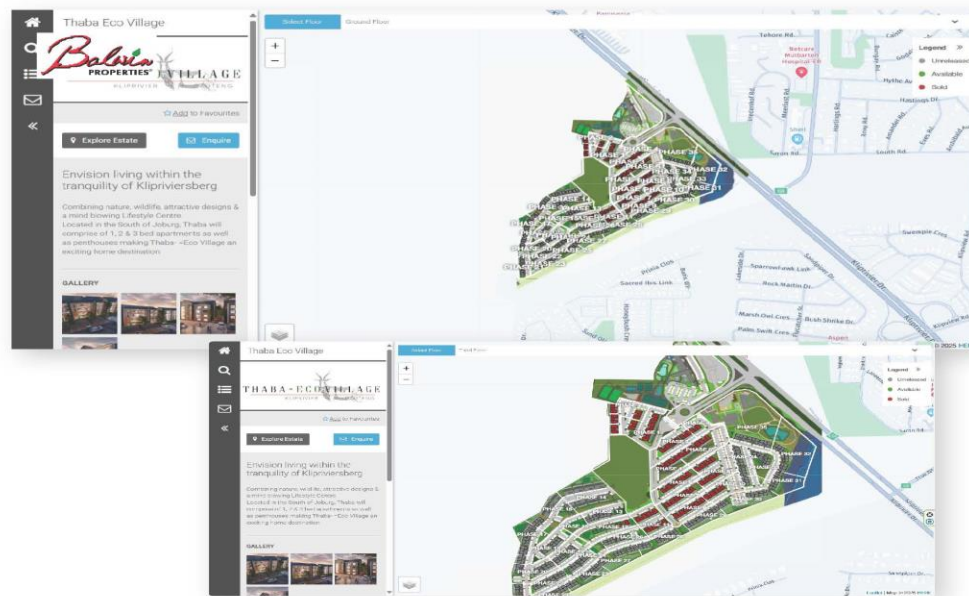

Innovation-BUY ONLINE

BUY ONLINE SYSTEM

The Balwin buy online system has been created to give our customers the opportunity to view the development and properties online and is simple to use.

Our website is not only a source of information, it is our 'Online Sales Rep' and allows customers to submit enquiries and purchase, pay deposit and sign agreement all online.