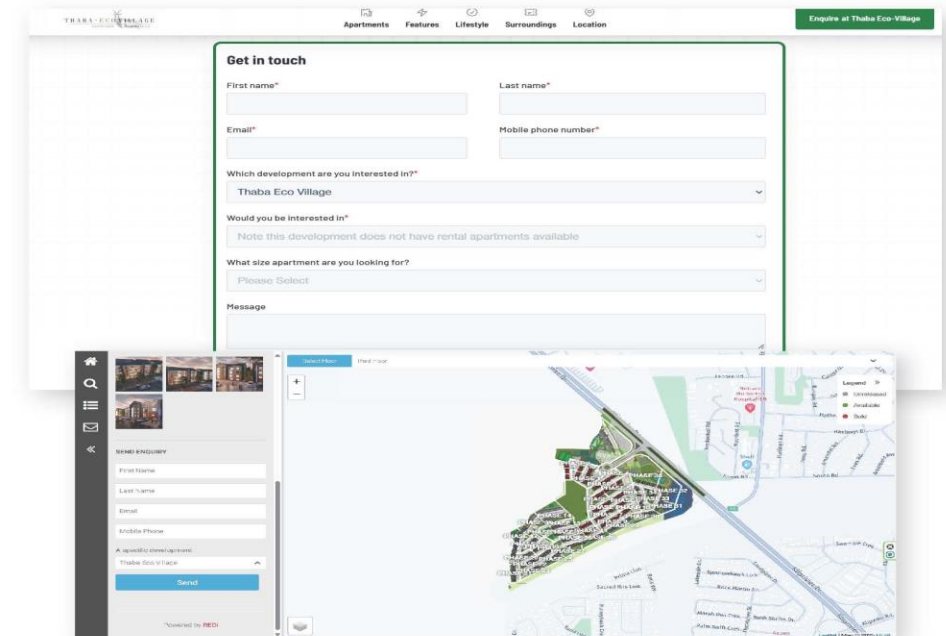

Innovation-BUY ONLINE

BUY ONLINE SYSTEM

The Balwin buy online system has been created to give our customers the opportunity to view the development and properties online and is simple to use.

Our website is not only a source of information, it is our 'Online Sales Rep' and allows customers to submit enquiries and purchase, pay deposit and sign agreement all online.